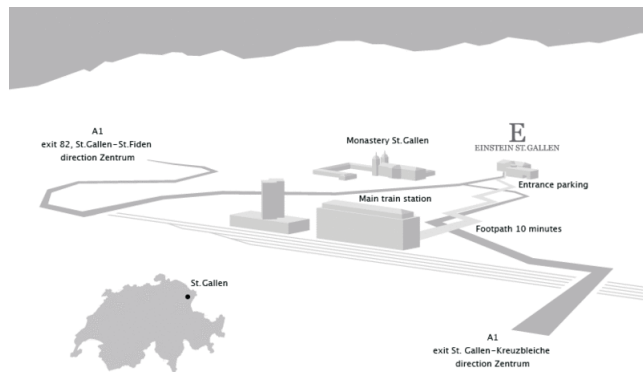

WELCOME & GRÜEZI IN ST. GALLEN

How to get to St. Gallen

There are direct train connections to St. Gallen, leaving every half hour from Zurich Main Station and Zurich Airport. It takes just a one-hour comfortable train ride to reach St. Gallen. You can find the timetable with departure times on the following website: www.sbb.ch

How to get to Hotel Einstein, St. Gallen

The Einstein is in a central location, right next to the Kloster Viertel. From the main station, you can get within 10 minutes by walking or by bus Nr. 10 to the Einstein St. Gallen. There are also car spaces available to their guests.